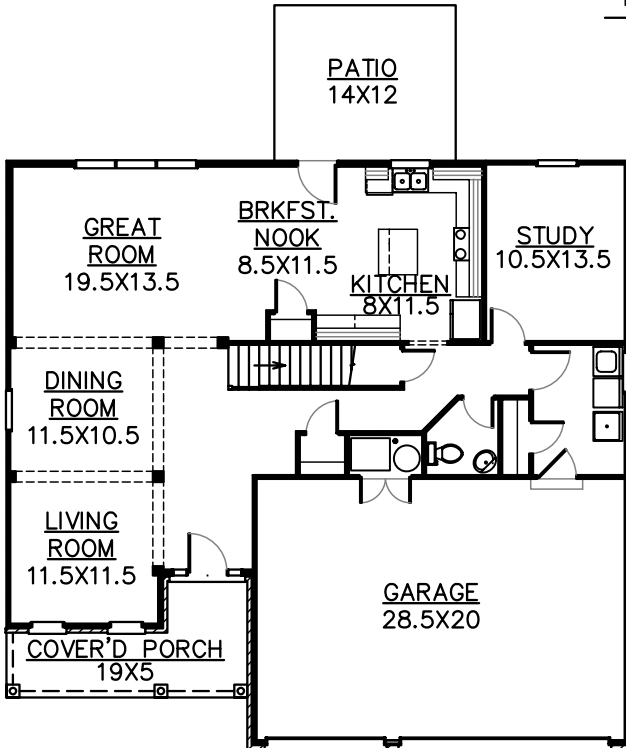

PLAN 2750

FIRST FLOOR W/SLAB

1380 FINISHED SQ. FT.

FIREPLACE OPTION

BASEMENT OPTION

SECOND FLOOR

1714 FINISHED SQ. FT.

VISTA HOMES, INC.