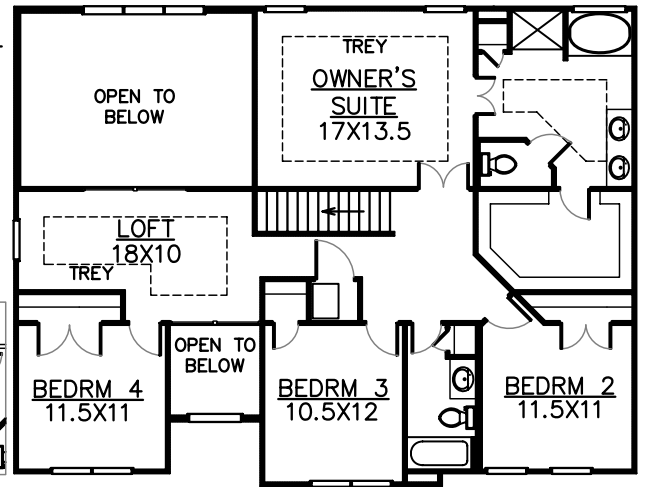

PLAN 2750

FIRST FLOOR W/SLAB

1380 FINISHED SQ. FT.

FIREPLACE OPTION

BASEMENT OPTION

SECOND FLOOR

1714 FINISHED SQ. FT.

VISTA HOMES, INC.