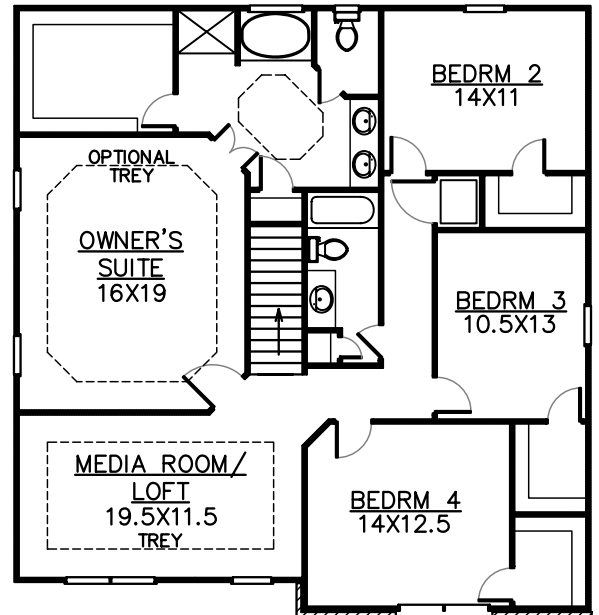

NOTE:
SHUTTERS
ARE
OPTIONAL

PLAN 2735

2863 TOTAL FINISHED SQ. FT.

FIRST FLOOR W/SLAB

1214 FINISHED SQ. FT.

VISTA HOMES, INC.

Marketed By:
RE/MAX Executive Group, Inc.
100 Vineland Centre Dr. Suite 16
Vine Grove, KY 40175
(270) 769-0038

SECOND FLOOR

1649 FINISHED SQ. FT.

KHI, Inc.

Plans and elevations are an artist's conception only and should not be relied upon as a representation of a completed house.
The actual home as constructed may or may not contain the features and layouts depicted.