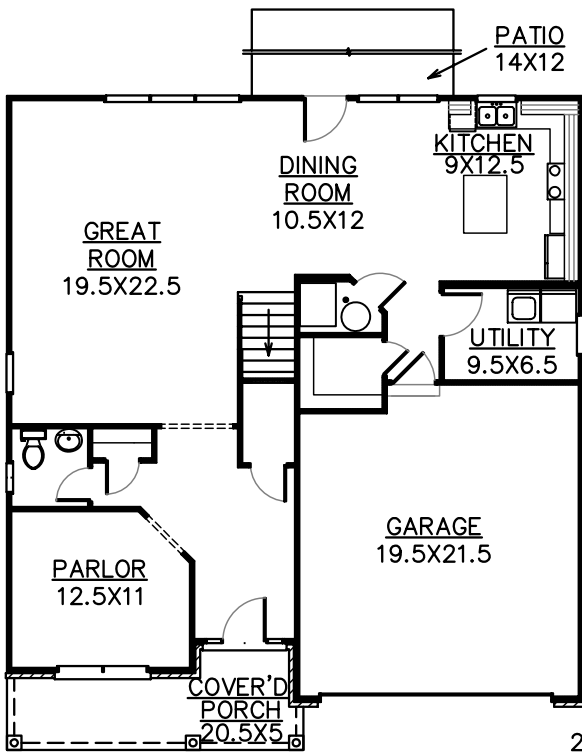

NOTE:
SHUTTERS
ARE
OPTIONAL

PLAN 2735

2863 TOTAL FINISHED SQ. FT.

FIRST FLOOR W/SLAB

1214 FINISHED SQ. FT.

VISTA HOMES, INC.

Marketed By:
RE/MAX Executive Group, Inc.
100 Vineland Centre Dr. Suite 16
Vine Grove, KY 40175
(270) 769-0038

SECOND FLOOR

1649 FINISHED SQ. FT.

KHI, Inc.

Plans and elevations are an artist's conception only and should not be relied upon as a representation of a completed house.
The actual home as constructed may or may not contain the features and layouts depicted.