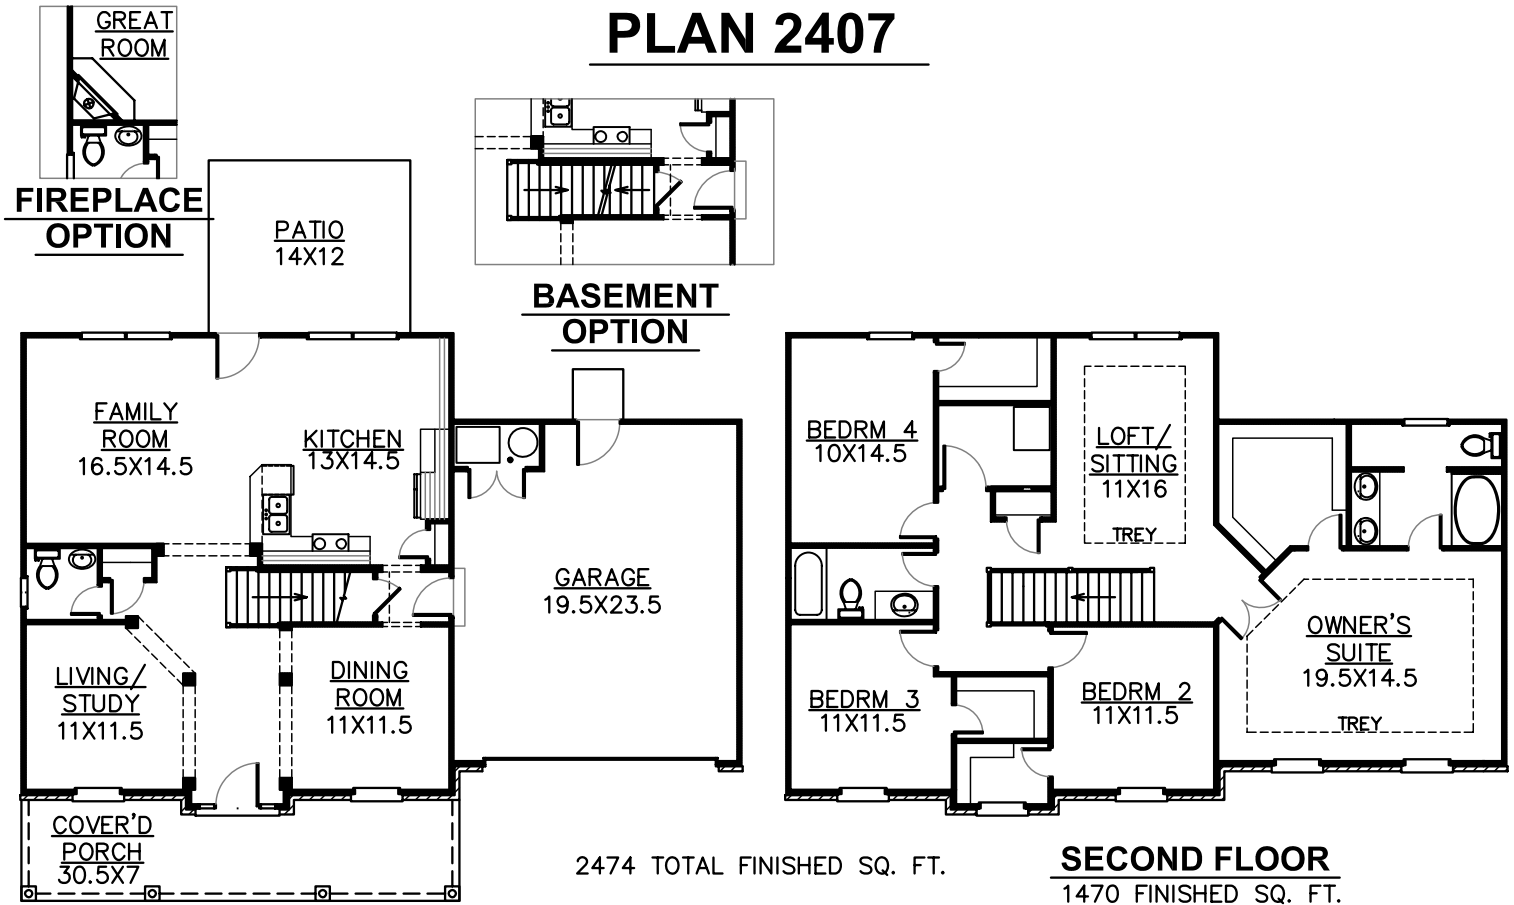

PLAN 2407

FIRST FLOOR W/SLAB
1004 FINISHED SQ. FT.
VISTA HOMES, INC.

Marketed By:
RE/MAX Executive Group, Inc.
100 Vineland Centre Dr. Suite 16
Vine Grove, KY 40175
(270) 769-0038

KHI, Inc.

Plans and elevations are an artist's conception only and should not be relied upon as a representation of a completed house. The actual home as constructed may or may not contain the features and layouts depicted.