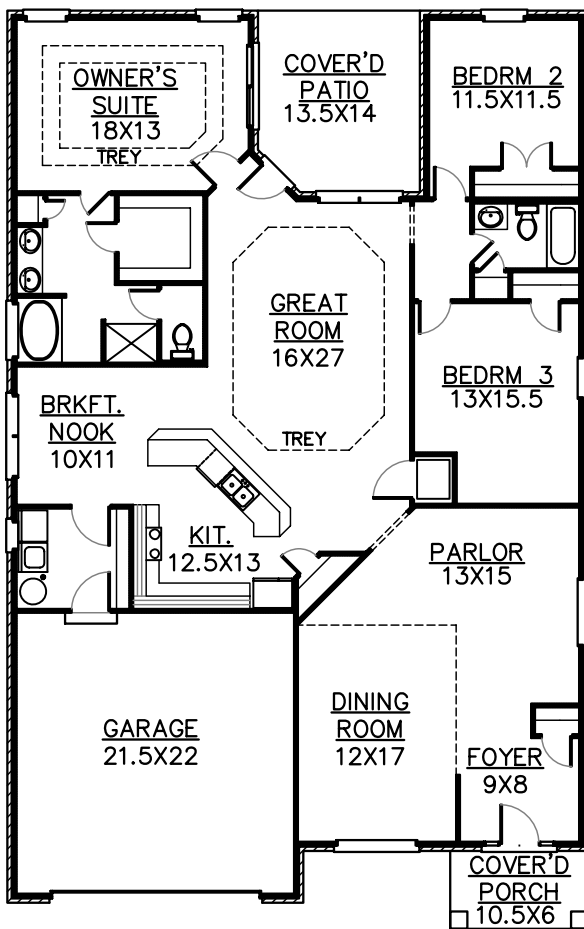

## PLAN 2330

**FIREPLACE  
OPTION**

**BASEMENT OPTION**

### FIRST FLOOR W/SLAB

2330 FINISHED SQ. FT.

**VISTA HOMES, INC.**

Marketed By:

RE/MAX Executive Group, Inc.  
100 Vineland Centre Dr. Suite 16  
Vine Grove, KY 40175  
(270) 769-0038

**KHI, Inc.**

Plans and elevations are an artist's conception only and should not be relied upon as a representation of a completed house. The actual home as constructed may or may not contain the features and layouts depicted.