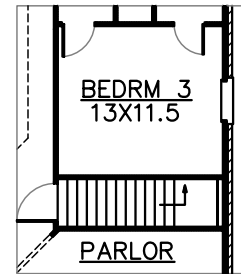

## PLAN 2330

**FIREPLACE  
OPTION**

**BASEMENT OPTION**

### FIRST FLOOR W/SLAB

2330 FINISHED SQ. FT.

**VISTA HOMES, INC.**

Marketed By:

RE/MAX Executive Group, Inc.  
100 Vineland Centre Dr. Suite 16  
Vine Grove, KY 40175  
(270) 769-0038

**KHI, Inc.**

Plans and elevations are an artist's conception only and should not be relied upon as a representation of a completed house. The actual home as constructed may or may not contain the features and layouts depicted.