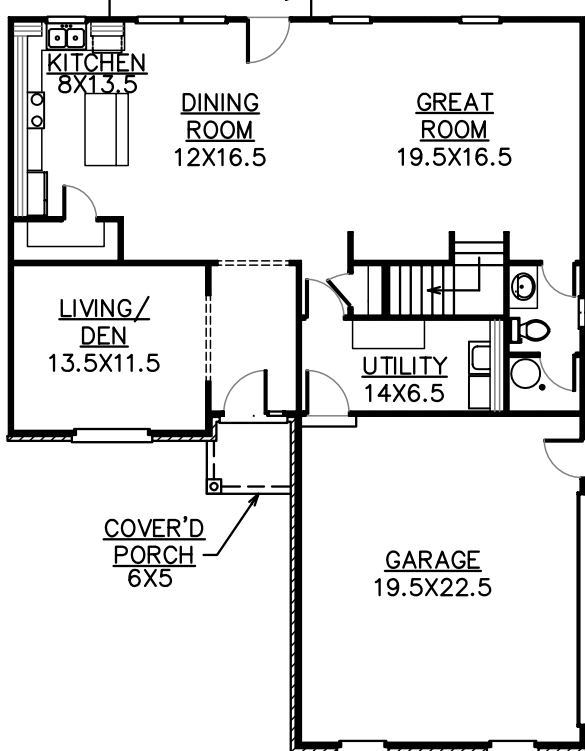

PLAN 2222

PATIO
14X12

FIRST FLOOR W/SLAB

1134 FINISHED SQ. FT.

VISTA HOMES, INC.

SECOND FLOOR

1131 FINISHED SQ. FT.

2265 TOTAL FINISHED SQ. FT.