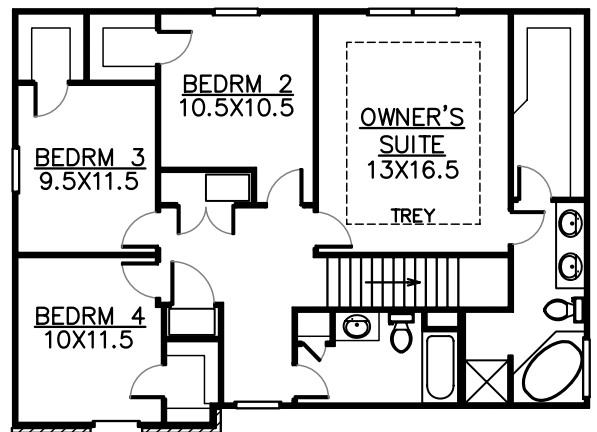

PLAN 2222

PATIO
14X12

FIRST FLOOR W/SLAB

1134 FINISHED SQ. FT.

VISTA HOMES, INC.

SECOND FLOOR

1131 FINISHED SQ. FT.

2265 TOTAL FINISHED SQ. FT.