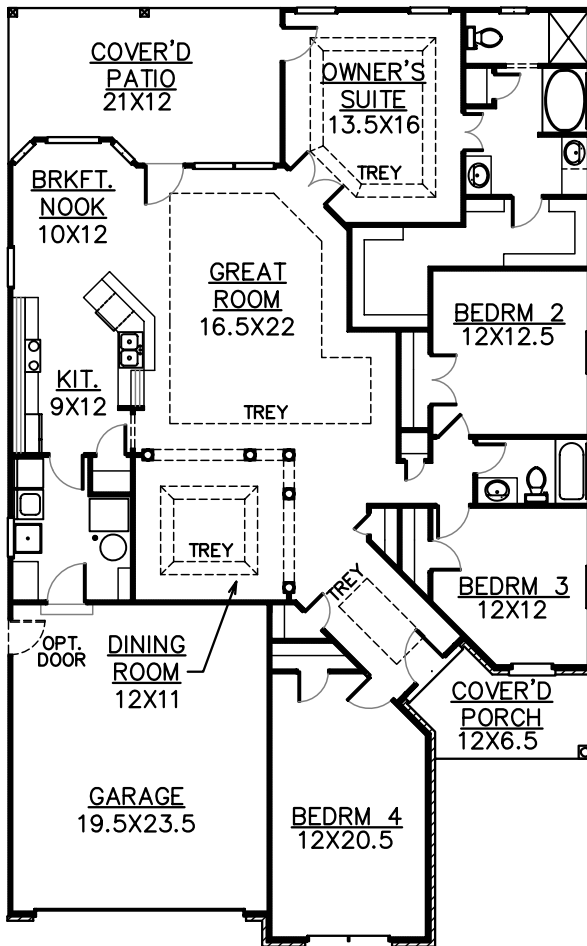

PLAN 2136

BASEMENT OPTION

FIREPLACE OPTION

FIRST FLOOR W/CRAWL SPACE

2231 FINISHED SQ. FT.

VISTA HOMES, INC.

Marketed By:
 RE/MAX Executive Group, Inc.
 100 Vineland Centre Dr. Suite 16
 Vine Grove, KY 40175
 (270) 769-0038

KHI, Inc.

Plans and elevations are an artist's conception only and should not be relied upon as a representation of a completed house. The actual home as constructed may or may not contain the features and layouts depicted.