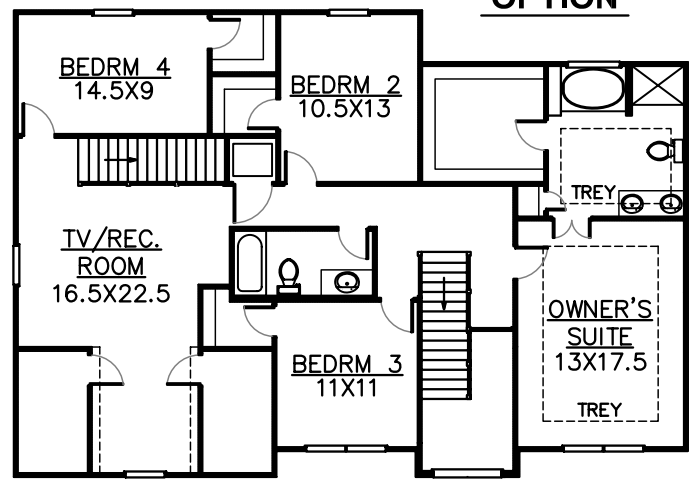

PLAN 1992

**FIREPLACE
OPTION**

FIRST FLOOR W/SLAB
1281 FINISHED SQ. FT.

SECOND FLOOR PLAN
1743 FINISHED SQ. FT.

3024 TOTAL FINISHED SQ. FT.

VISTA HOMES, INC.

Marketed By:
RE/MAX Executive Group, Inc.
100 Vineland Centre Dr. Suite 16
Vine Grove, KY 40175
(270) 769-0038

KHI, Inc.

Plans and elevations are an artist's conception only and should not be relied upon as a representation of a completed house. The actual home as constructed may or may not contain the features and layouts depicted.