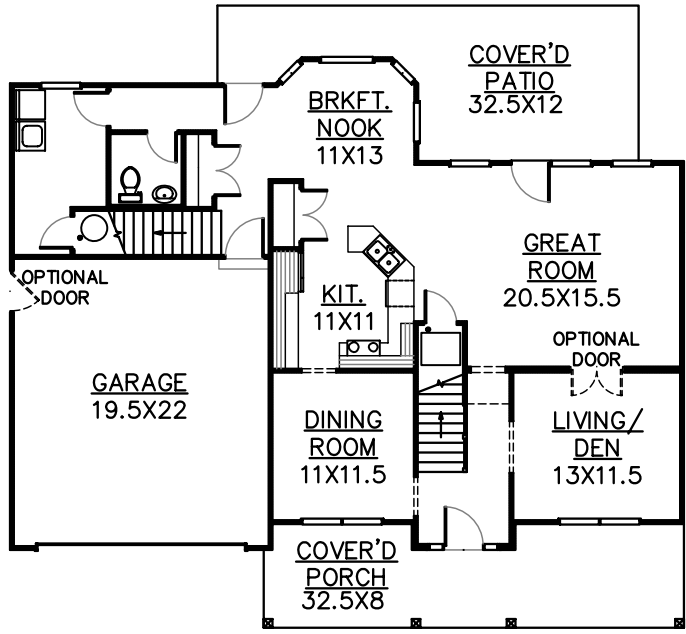

PLAN 1992

**FIREPLACE
OPTION**

FIRST FLOOR W/SLAB
1281 FINISHED SQ. FT.

SECOND FLOOR PLAN
1743 FINISHED SQ. FT.

3024 TOTAL FINISHED SQ. FT.

VISTA HOMES, INC.

Marketed By:
RE/MAX Executive Group, Inc.
100 Vineland Centre Dr. Suite 16
Vine Grove, KY 40175
(270) 769-0038

KHI, Inc.

Plans and elevations are an artist's conception only and should not be relied upon as a representation of a completed house. The actual home as constructed may or may not contain the features and layouts depicted.