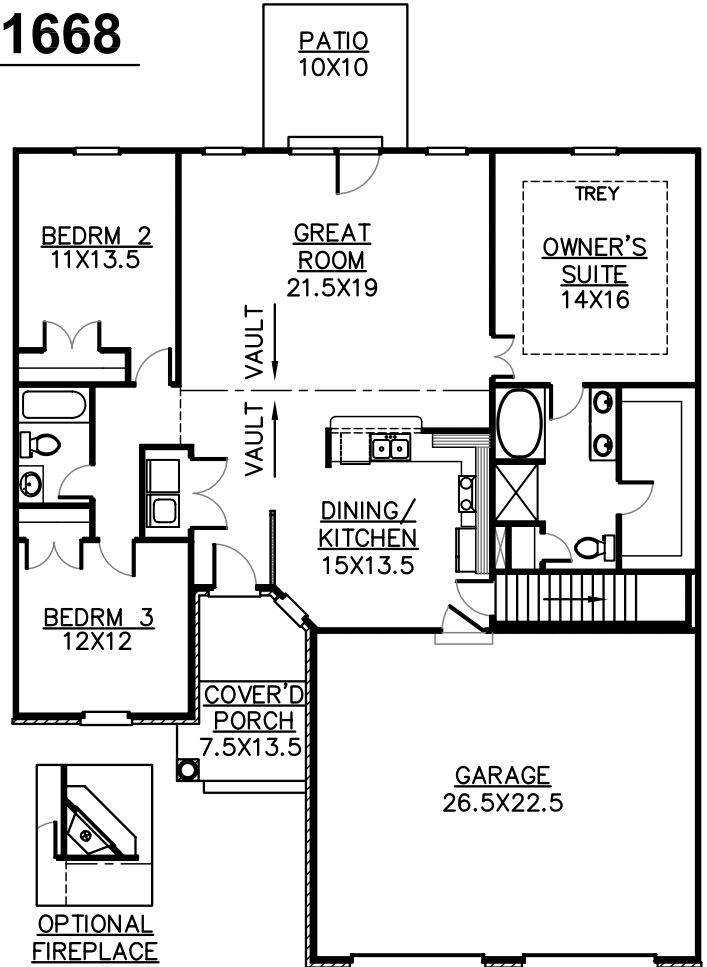

## PLAN 1668

**FIRST FLOOR W/SLAB OR CRAWL SPACE**  
1668 FINISHED SQ. FT.

**FIRST FLOOR W/BASEMENT**  
1668 FINISHED SQ. FT.

**VISTA HOMES, INC.**

Marketed By:  
RE/MAX Executive Group, Inc.  
100 Vineland Centre Dr. Suite 16  
Vine Grove, KY 40175  
(270) 769-0038

**KHI, Inc.**

Plans and elevations are an artist's conception only and should not be relied upon as a representation of a completed house.  
The actual home as constructed may or may not contain the features and layouts depicted.