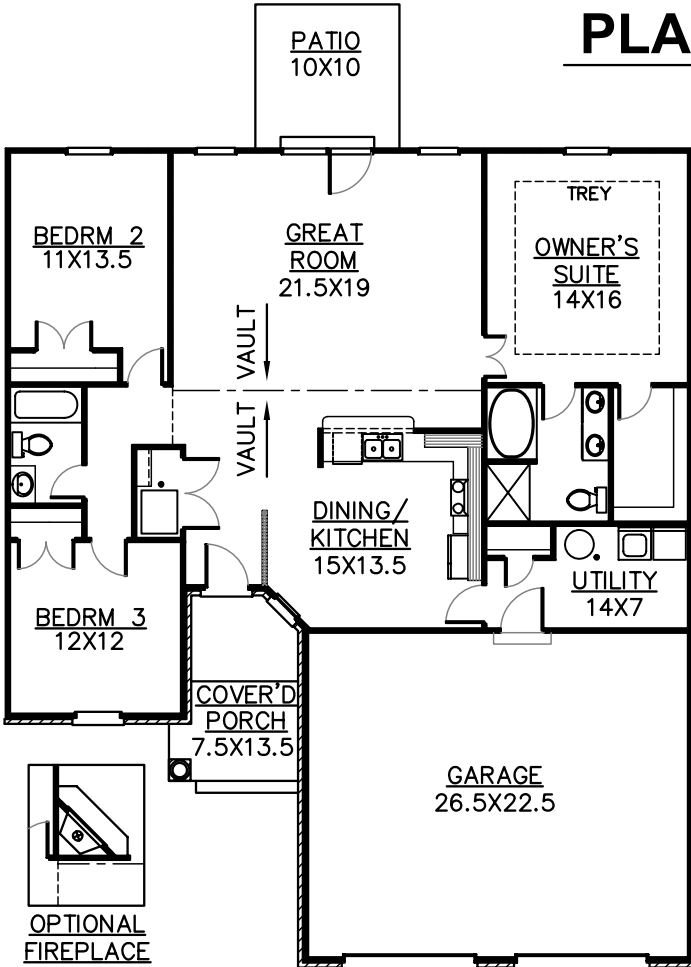

## PLAN 1668

**FIRST FLOOR W/SLAB OR CRAWL SPACE**  
1668 FINISHED SQ. FT.

**FIRST FLOOR W/BASEMENT**  
1668 FINISHED SQ. FT.

**VISTA HOMES, INC.**

Marketed By:  
RE/MAX Executive Group, Inc.  
100 Vineland Centre Dr. Suite 16  
Vine Grove, KY 40175  
(270) 769-0038

**KHI, Inc.**

Plans and elevations are an artist's conception only and should not be relied upon as a representation of a completed house.  
The actual home as constructed may or may not contain the features and layouts depicted.