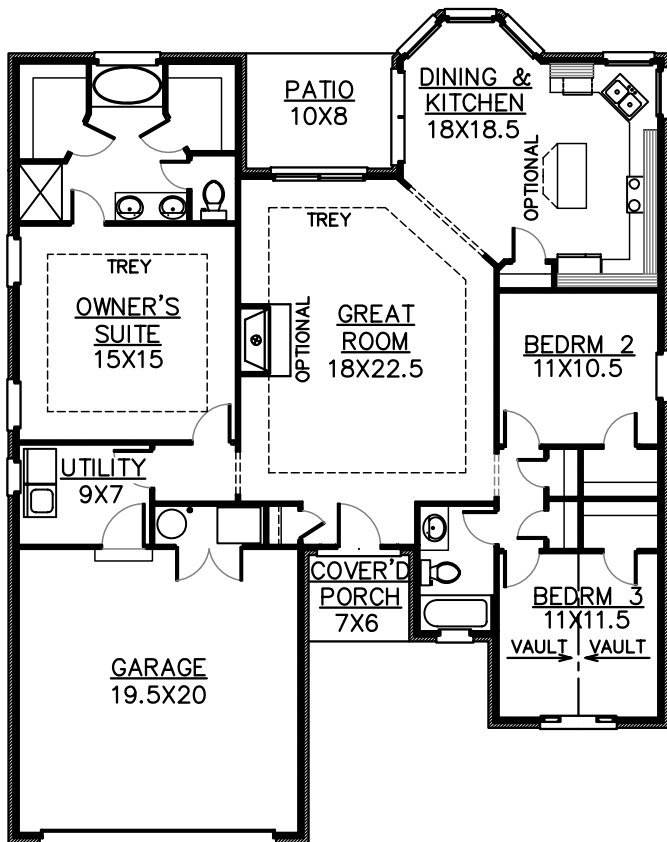

**PLAN 1564**

**FIRST FLOOR W/SLAB**

1683 FINISHED SQ. FT.

**FIRST FLOOR W/BASEMENT**

1712 FINISHED SQ. FT.

**VISTA HOME, INC.**

Marketed By:  
 RE/MAX Executive Group, Inc.  
 100 Vineland Centre Dr. Suite 16  
 Vine Grove, KY 40175  
 (270) 769-0038

**KHI, Inc.**

Plans and elevations are an artist's conception only and should not be relied upon as a representation of a completed house. The actual home as constructed may or may not contain the features and layouts depicted.