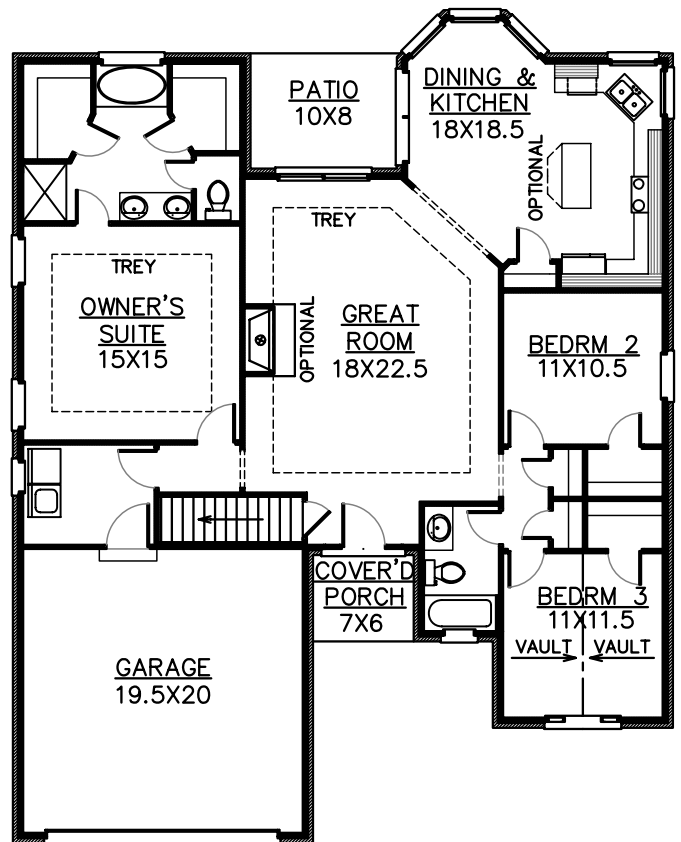

**PLAN 1564**

**FIRST FLOOR W/SLAB**

1683 FINISHED SQ. FT.

**FIRST FLOOR W/BASEMENT**

1712 FINISHED SQ. FT.

**VISTA HOME, INC.**

Marketed By:  
 RE/MAX Executive Group, Inc.  
 100 Vineland Centre Dr. Suite 16  
 Vine Grove, KY 40175  
 (270) 769-0038

**KHI, Inc.**

Plans and elevations are an artist's conception only and should not be relied upon as a representation of a completed house. The actual home as constructed may or may not contain the features and layouts depicted.