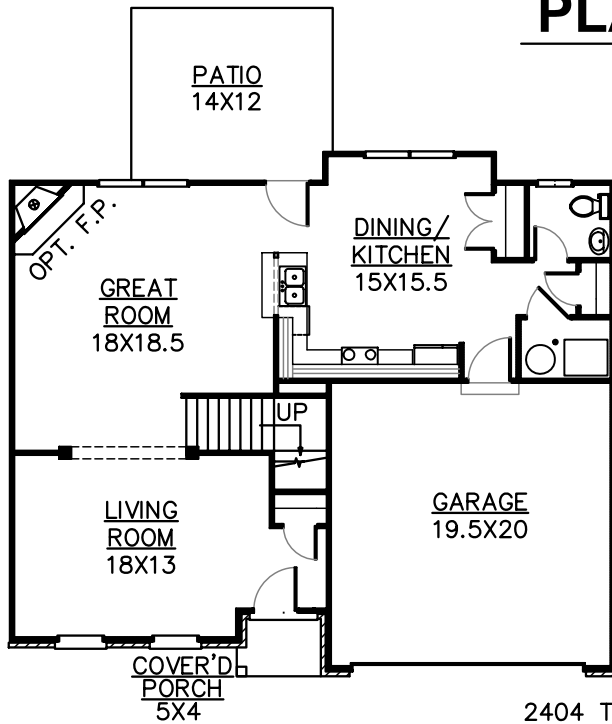

PLAN 2418

2404 TOTAL FINISHED SQ. FT.

VISTA HOMES, INC.

Marketed By:
 RE/MAX Executive Group, Inc.
 100 Vineland Centre Dr. Suite 16
 Vine Grove, KY 40175
 (270) 769-0038

KHI, Inc.

Plans and elevations are an artist's conception only and should not be relied upon as a representation of a completed house.
 The actual home as constructed may or may not contain the features and layouts depicted.