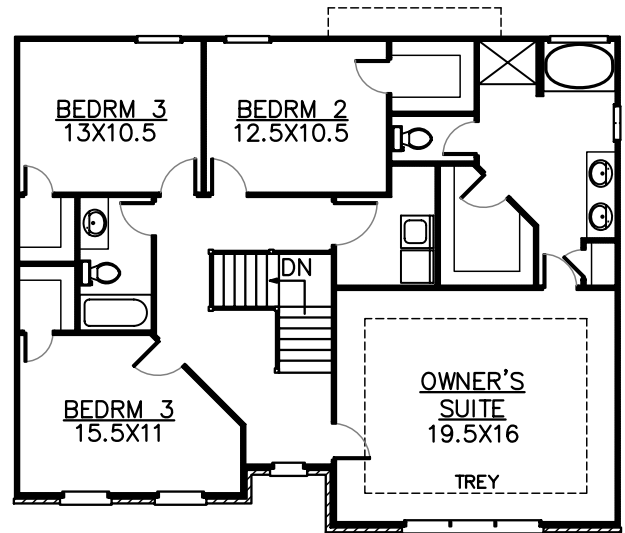

PLAN 2418

2404 TOTAL FINISHED SQ. FT.

VISTA HOMES, INC.

Marketed By:
 RE/MAX Executive Group, Inc.
 100 Vineland Centre Dr. Suite 16
 Vine Grove, KY 40175
 (270) 769-0038

KHI, Inc.

Plans and elevations are an artist's conception only and should not be relied upon as a representation of a completed house.
 The actual home as constructed may or may not contain the features and layouts depicted.