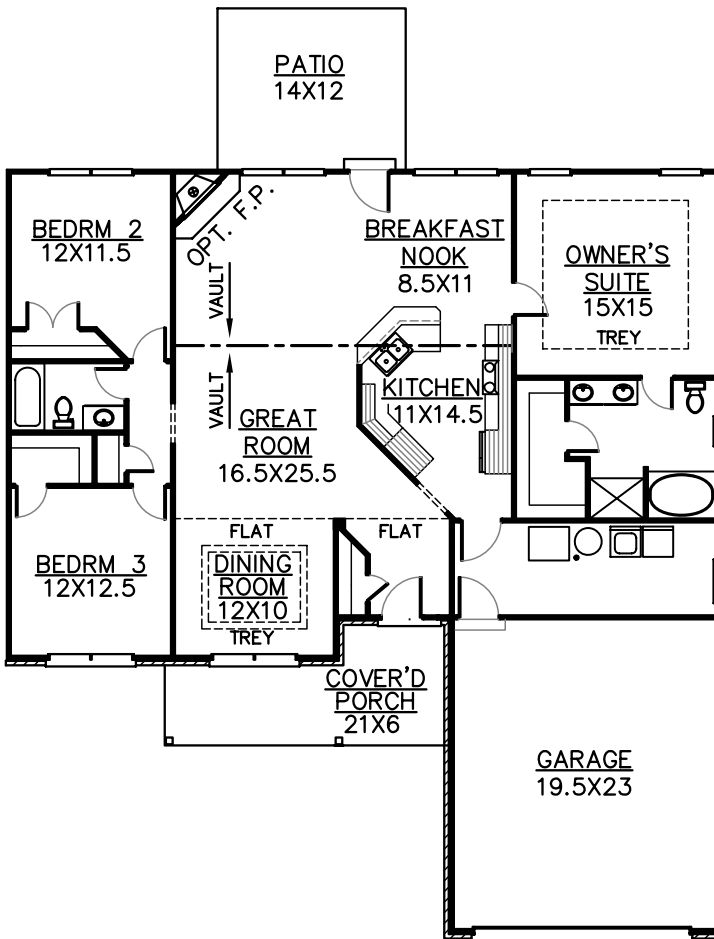

PLAN 1865 - ELEVATION A

FIRST FLOOR W/CRAWL SPACE

1862 FINISHED SQ. FT.

FIRST FLOOR W/BASEMENT

1862 FINISHED SQ. FT.

VISTA HOMES, INC.

Marketed By:
RE/MAX Executive Group, Inc.
100 Vineland Centre Dr. Suite 16
Vine Grove, KY 40175
(270) 769-0038

KHI, Inc.

Plans and elevations are an artist's conception only and should not be relied upon as a representation of a completed house.
The actual home as constructed may or may not contain the features and layouts depicted.

PLAN 1865 - ELEVATION B

FIRST FLOOR W/CRAWL SPACE

1862 FINISHED SQ. FT.

FIRST FLOOR W/BASEMENT

1862 FINISHED SQ. FT.

VISTA HOMES, INC.

Marketed By:
 RE/MAX Executive Group, Inc.
 100 Vineland Centre Dr. Suite 16
 Vine Grove, KY 40175
 (270) 769-0038