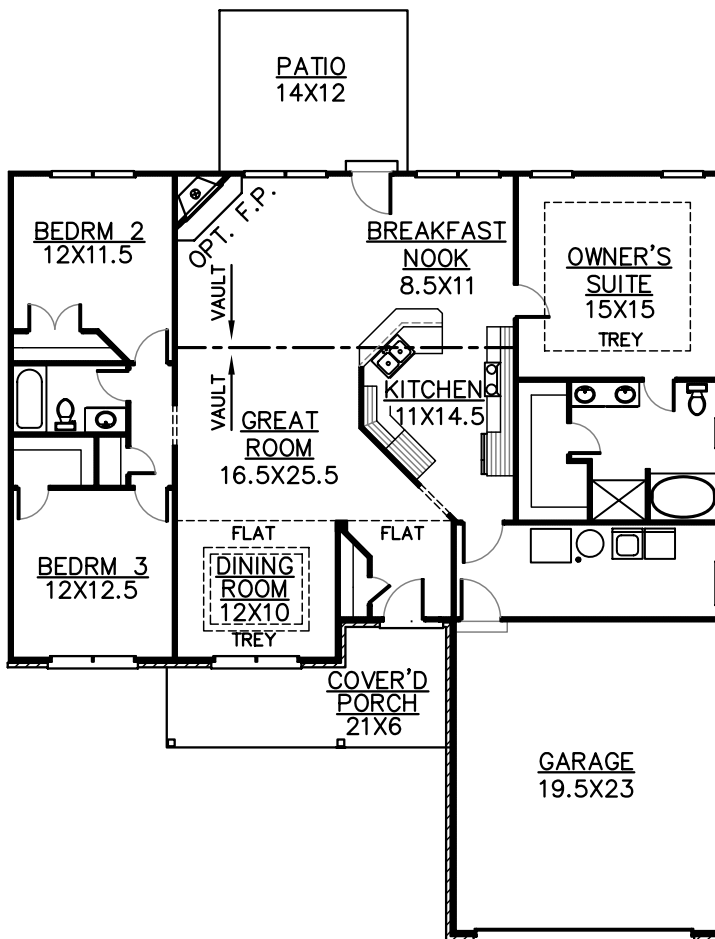

PLAN 1865 - ELEVATION A

FIRST FLOOR W/CRAWL SPACE

1862 FINISHED SQ. FT.

FIRST FLOOR W/BASEMENT

1862 FINISHED SQ. FT.

VISTA HOMES, INC.

Marketed By:
RE/MAX Executive Group, Inc.
100 Vineland Centre Dr. Suite 16
Vine Grove, KY 40175
(270) 769-0038

KHI, Inc.

Plans and elevations are an artist's conception only and should not be relied upon as a representation of a completed house.
The actual home as constructed may or may not contain the features and layouts depicted.

PLAN 1865 - ELEVATION B

FIRST FLOOR W/CRAWL SPACE

1862 FINISHED SQ. FT.

FIRST FLOOR W/BASEMENT

1862 FINISHED SQ. FT.

VISTA HOMES, INC.

Marketed By:
 RE/MAX Executive Group, Inc.
 100 Vineland Centre Dr. Suite 16
 Vine Grove, KY 40175
 (270) 769-0038