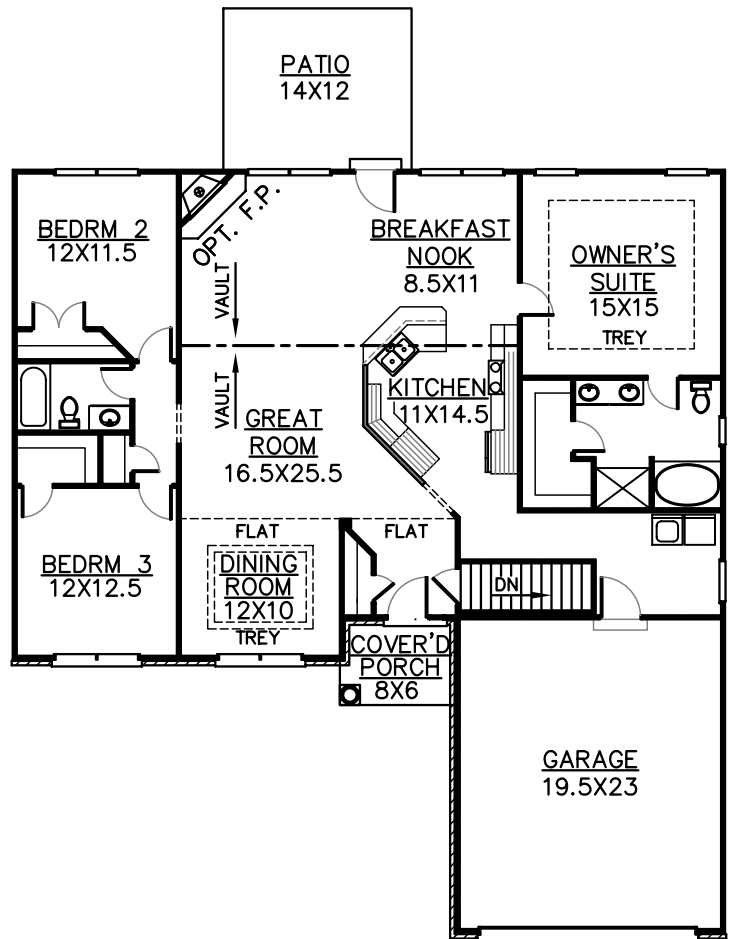

PLAN 1865 - ELEVATION A

FIRST FLOOR W/CRAWL SPACE

1862 FINISHED SQ. FT.

FIRST FLOOR W/BASEMENT

1862 FINISHED SQ. FT.

VISTA HOMES, INC.

Marketed By:
RE/MAX Executive Group, Inc.
100 Vineland Centre Dr. Suite 16
Vine Grove, KY 40175
(270) 769-0038

KHI, Inc.

Plans and elevations are an artist's conception only and should not be relied upon as a representation of a completed house.
The actual home as constructed may or may not contain the features and layouts depicted.

PLAN 1865 - ELEVATION B

FIRST FLOOR W/CRAWL SPACE

1862 FINISHED SQ. FT.

FIRST FLOOR W/BASEMENT

1862 FINISHED SQ. FT.

VISTA HOMES, INC.

Marketed By:
 RE/MAX Executive Group, Inc.
 100 Vineland Centre Dr. Suite 16
 Vine Grove, KY 40175
 (270) 769-0038