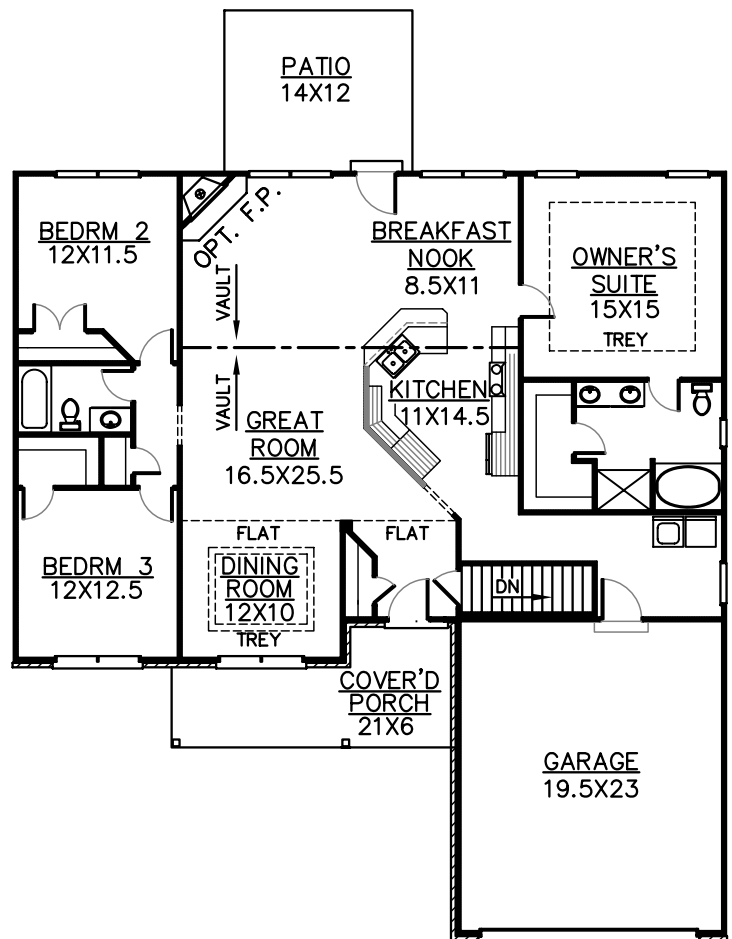

PLAN 1865 - ELEVATION A

FIRST FLOOR W/CRAWL SPACE

1862 FINISHED SQ. FT.

FIRST FLOOR W/BASEMENT

1862 FINISHED SQ. FT.

VISTA HOMES, INC.

Marketed By:
RE/MAX Executive Group, Inc.
100 Vineland Centre Dr. Suite 16
Vine Grove, KY 40175
(270) 769-0038

KHI, Inc.

Plans and elevations are an artist's conception only and should not be relied upon as a representation of a completed house.
The actual home as constructed may or may not contain the features and layouts depicted.

PLAN 1865 - ELEVATION B

FIRST FLOOR W/CRAWL SPACE

1862 FINISHED SQ. FT.

FIRST FLOOR W/BASEMENT

1862 FINISHED SQ. FT.

VISTA HOMES, INC.

Marketed By:
 RE/MAX Executive Group, Inc.
 100 Vineland Centre Dr. Suite 16
 Vine Grove, KY 40175
 (270) 769-0038