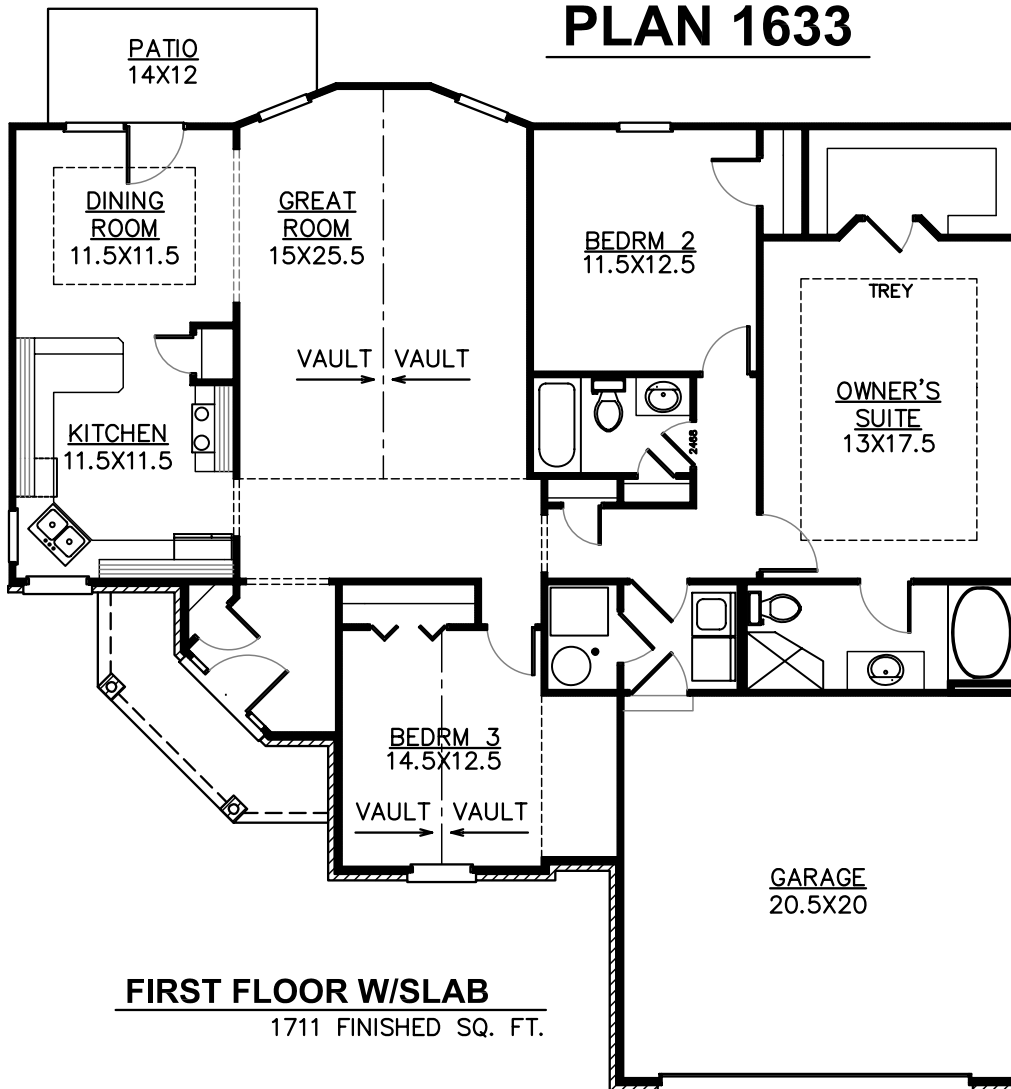

PLAN 1633

FIREPLACE OPTION

BASEMENT OPTION

VISTA HOMES, INC.

Marketed By:
 RE/MAX Executive Group, Inc.
 100 Vineland Centre Dr. Suite 16
 Vine Grove, KY 40175
 (270) 769-0038

KHI, Inc.

Plans and elevations are an artist's conception only and should not be relied upon as a representation of a completed house. The actual home as constructed may or may not contain the features and layouts depicted.